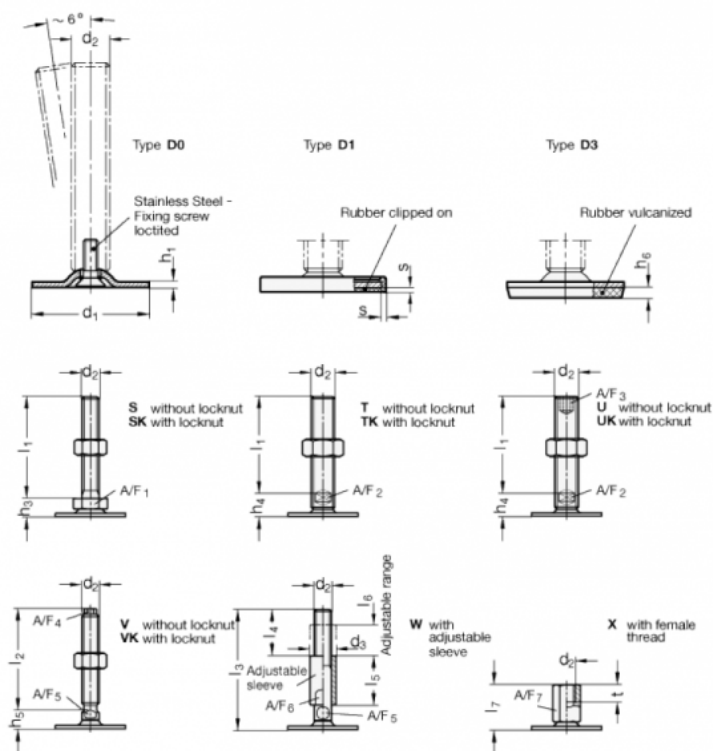

Article number: 204180M10100D0SK  
 Description: E+G levelling foot  
 GN 41-80-M10-100-D0-SK  
 Note: SK With nut, External hexagon at the bottom

## Measures

- A/F1 = 17
- d1 = 80
- d2 = M10
- h1 = 3
- h3 = 11
- h6 =
- l1 = 100
- s =